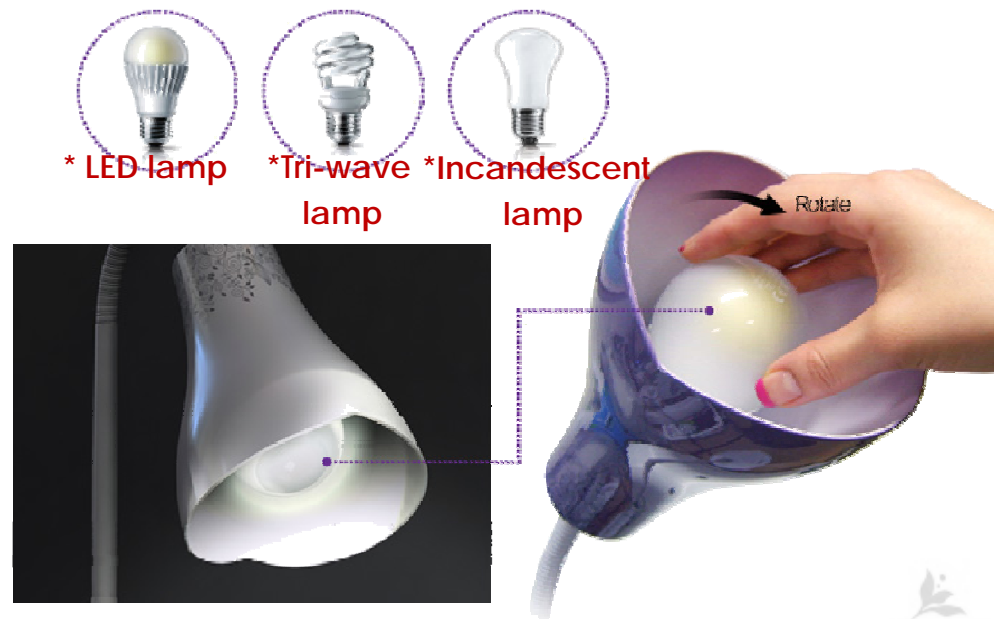

A modern, silver-colored desk lamp with a wide, shallow, bowl-shaped shade at the top. The shade has a decorative, perforated pattern near its base. The lamp has a long, slender, adjustable neck and a circular base. The background features a light gray floral and scrollwork pattern.

LED & Fluorescent Desk Lamp GF-100

[Features of GF-100 Desk Lamp]

- ◆ **Available for LED lamp, Fluorescent lamp and incandescent lamp.**
 - All lamps such as LED lamp, fluorescent lamp, etc easily purchasable from regular mart are applicable to this product.
- ◆ **Structure for both ceiling indirect lighting and learning stand**
 - Direct lighting: If folding head, you can use it for learning desk lamp.
 - Indirect lighting: If putting up head, you can use it for ceiling lighting (the only and one in the country) and mood lamp.
- ◆ **Simple and clean design**
 - Figuration of flower
- ◆ **Various user-oriented convenient features**
 - Pretty freely-moving head (metal bellows structure)
 - Touch-sensor switch is applied (Power On/Off)

◆ COLOR

◆ LED lamp, fluorescent lamp and incandescent lamp are all applicable

This desk lamp is intended to use any of LED lamp, fluorescent lamp or incandescent lamp.

- * Life of LED lamp- 50,000 hr or more.
- Life of Fluorescent lamp- 3,000-5,000 hr
- Life of incandescent lamp- 1,000 hr

◆ Structure for both ceiling indirect lighting and learning stand

- Direct lighting: If folding head, you can use it for learning desk lamp.
- Indirect lighting: If putting up head, you can use it for ceiling lighting (the only and one in the country) and mood lamp.