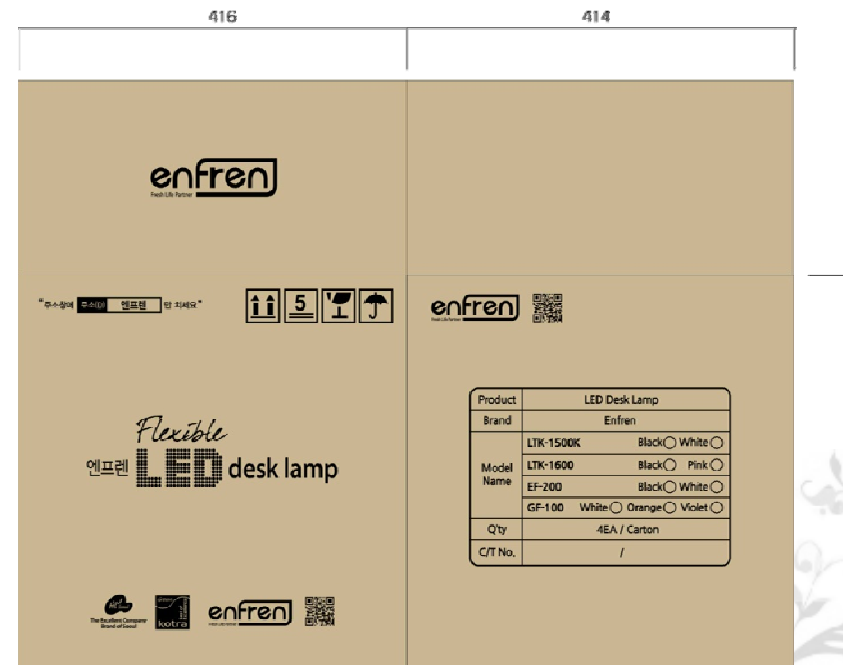

* Pretty freely moving head
(Metal bellows structure)

◆ Product Size

◆ Packing Details

GIFT BOX

200 * 200 * 390 mm

CARTON BOX (4pcs gift boxes for each carton box)

416 * 414 * 422 mm

◆ Product Specification

Item	Details
Light source	LED lamp, Tri-wave lamp, Incandescent lamp (Base : E26)
LED lamp (Distance: 25cm)	5W - Illumination: 1,100 ~ 1,300 Lux - Suggested Bulb 7.5W - Illumination: 2,400 ~ 2,700 Lux
Fluorescent lamp (Distance: 25cm)	11W - Illumination: 2,400 ~ 2,500 Lux - Suggested Bulb 20W - Illumination: 3,800 ~ 4,000 Lux
Power	AC Power (220V)
Dimension / Weight	170*648*123 mm / 1.7 Kg
Max Loading Quantity	20'FT DRY : 1,400 pcs / 40' FT DRY : 3,100 pcs
Package Contents	Desk Lamp, User Manual